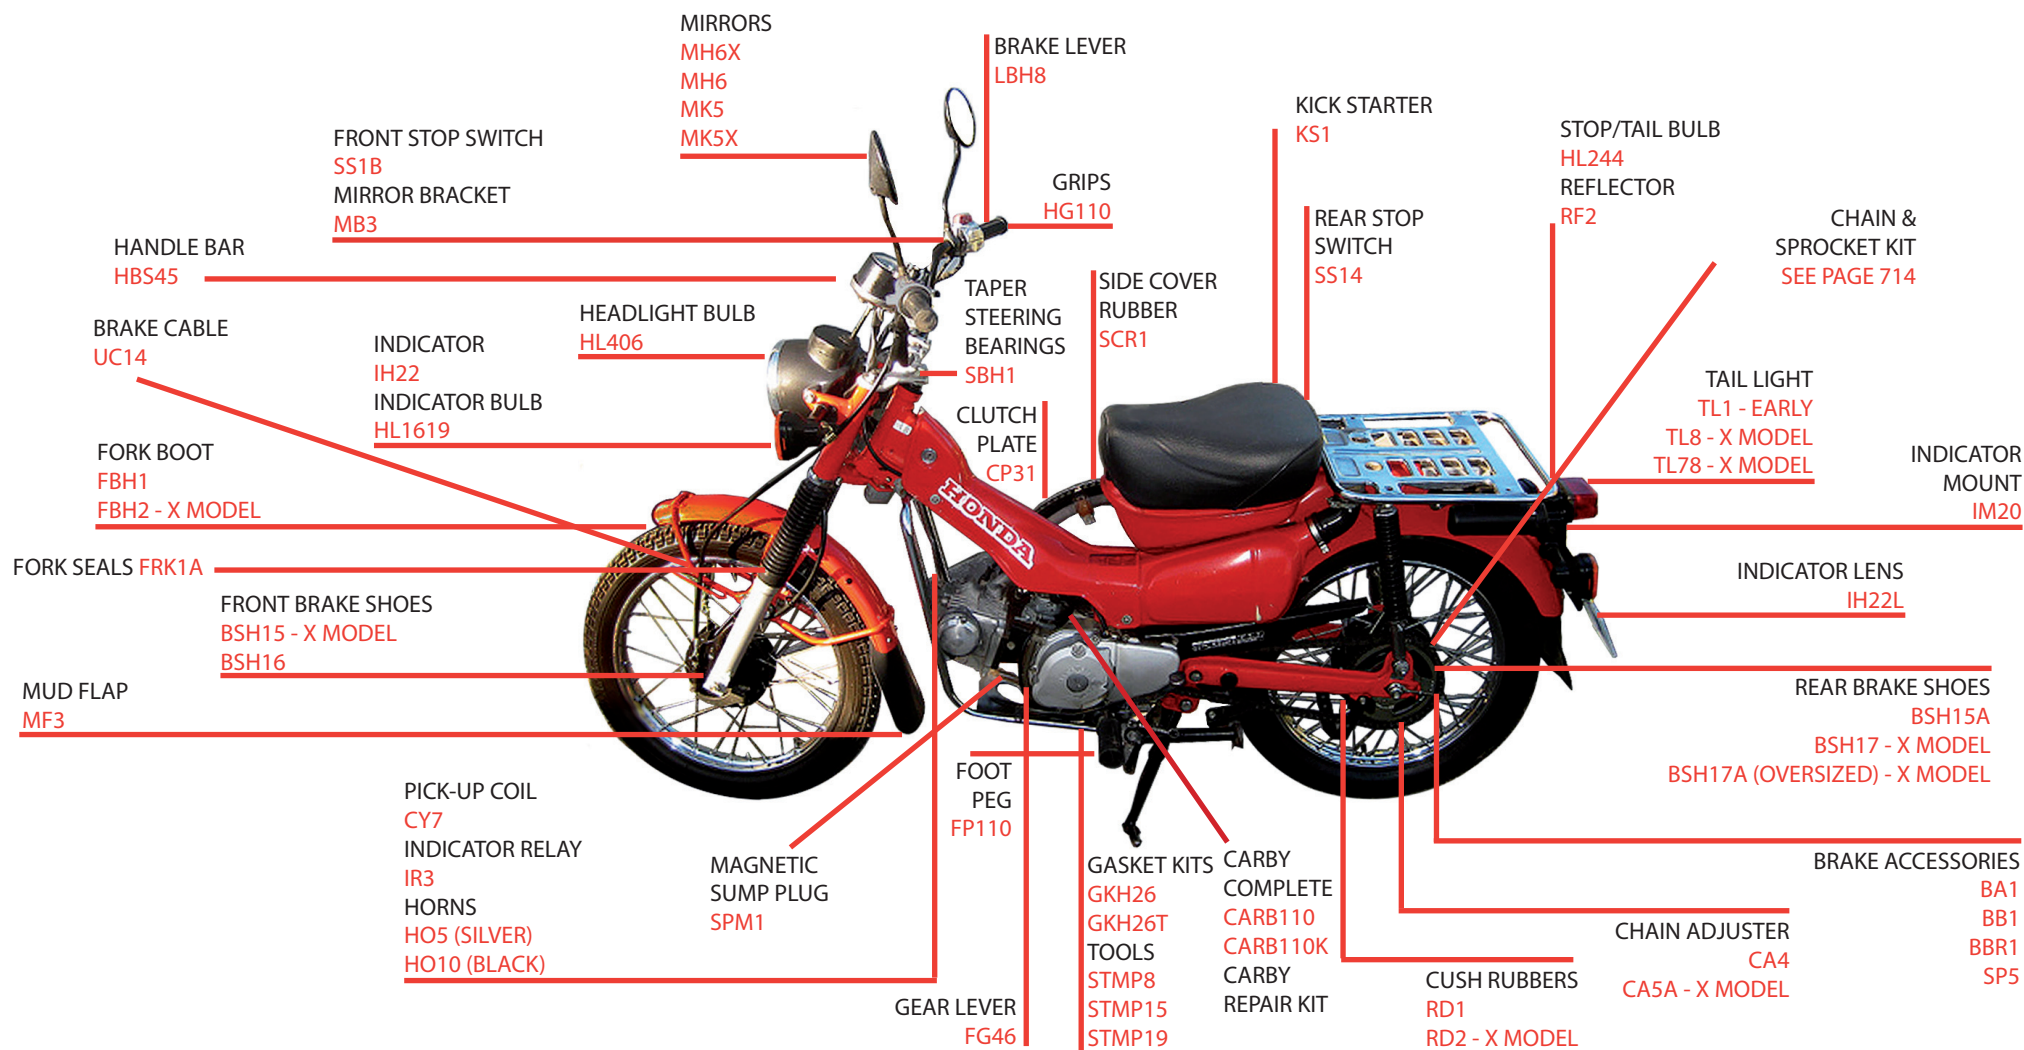

M.C.S.

CT110 PARTS LIST

PHONE: 07 3375 6600

EMAIL: sales@mcsonline.com.au

FAX: 1800 815 862

WEB: www.mcsonline.com.au

MIRRORS

MH6X
MH6
MK5
MK5X

BRAKE LEVER
LBH8

KICK STARTER
KS1

STOP/TAIL BULB
HL244
REFLECTOR
RF2

CHAIN &
SPROCKET KIT
SEE PAGE 714

FRONT STOP SWITCH
SS1B
MIRROR BRACKET
MB3

GRIPS
HG110

REAR STOP
SWITCH
SS14

TAIL LIGHT
TL1 - EARLY
TL8 - X MODEL
TL78 - X MODEL

INDICATOR
MOUNT
IM20

INDICATOR LENS
IH22L

REAR BRAKE SHOES
BSH15A
BSH17 - X MODEL
BSH17A (OVERSIZED) - X MODEL

BRAKE ACCESSORIES

BA1
BB1
BBR1
SP5

CHAIN ADJUSTER
CA4
CA5A - X MODEL

CUSH RUBBERS
RD1
RD2 - X MODEL

CARB Y
COMPLETE
CARB110
CARB110K
CARBY
REPAIR KIT

GASKET KITS
GKH26
GKH26T
TOOLS
STMP8
STMP15
STMP19

FOOT
PEG
FP110

GEAR LEVER
FG46

MAGNETIC
SUMP PLUG
SPM1

PICK-UP COIL
CY7
INDICATOR RELAY
IR3
HORNS
HO5 (SILVER)
HO10 (BLACK)

FRONT BRAKE SHOES
BSH15 - X MODEL
BSH16

MUD FLAP
MF3

FORK SEALS FRK1A

FORK BOOT
FBH1
FBH2 - X MODEL

BRAKE CABLE
UC14

INDICATOR
IH22
INDICATOR BULB
HL1619

HEADLIGHT BULB
HL406

CLUTCH
PLATE
CP31

TAPER
STEERING
BEARINGS
SBH1

SIDE COVER
RUBBER
SCR1

MIRRORS

MH6X
MH6
MK5
MK5X

BRAKE LEVER
LBH8

KICK STARTER
KS1

STOP/TAIL BULB
HL244
REFLECTOR
RF2

CHAIN &
SPROCKET KIT
SEE PAGE 714

FRONT STOP SWITCH
SS1B
MIRROR BRACKET
MB3

GRIPS
HG110

REAR STOP
SWITCH
SS14

TAIL LIGHT
TL1 - EARLY
TL8 - X MODEL
TL78 - X MODEL

INDICATOR
MOUNT
IM20

INDICATOR LENS
IH22L

REAR BRAKE SHOES
BSH15A
BSH17 - X MODEL
BSH17A (OVERSIZED) - X MODEL

BRAKE ACCESSORIES

BA1
BB1
BBR1
SP5

CHAIN ADJUSTER
CA4
CA5A - X MODEL

CUSH RUBBERS
RD1
RD2 - X MODEL

CARB Y
COMPLETE
CARB110
CARB110K
CARBY
REPAIR KIT

GASKET KITS
GKH26
GKH26T
TOOLS
STMP8
STMP15
STMP19

FOOT
PEG
FP110

GEAR LEVER
FG46

MAGNETIC
SUMP PLUG
SPM1

PICK-UP COIL
CY7
INDICATOR RELAY
IR3
HORNS
HO5 (SILVER)
HO10 (BLACK)

FRONT BRAKE SHOES
BSH15 - X MODEL
BSH16

MUD FLAP
MF3

FORK SEALS FRK1A

FORK BOOT
FBH1
FBH2 - X MODEL

BRAKE CABLE
UC14

INDICATOR
IH22
INDICATOR BULB
HL1619

HEADLIGHT BULB
HL406

CLUTCH
PLATE
CP31

TAPER
STEERING
BEARINGS
SBH1

SIDE COVER
RUBBER
SCR1

MIRRORS

MH6X
MH6
MK5
MK5X

BRAKE LEVER
LBH8

KICK STARTER
KS1

STOP/TAIL BULB
HL244
REFLECTOR
RF2

CHAIN &
SPROCKET KIT
SEE PAGE 714

FRONT STOP SWITCH
SS1B
MIRROR BRACKET
MB3

GRIPS
HG110

REAR STOP
SWITCH
SS14

TAIL LIGHT
TL1 - EARLY
TL8 - X MODEL
TL78 - X MODEL

INDICATOR
MOUNT
IM20

INDICATOR LENS
IH22L

REAR BRAKE SHOES
BSH15A
BSH17 - X MODEL
BSH17A (OVERSIZED) - X MODEL

BRAKE ACCESSORIES

BA1
BB1
BBR1
SP5

CHAIN ADJUSTER
CA4
CA5A - X MODEL

CUSH RUBBERS
RD1
RD2 - X MODEL

CARB Y
COMPLETE
CARB110
CARB110K
CARBY
REPAIR KIT

GASKET KITS
GKH26
GKH26T
TOOLS
STMP8
STMP15
STMP19

FOOT
PEG
FP110

GEAR LEVER
FG46

MAGNETIC
SUMP PLUG
SPM1

PICK-UP COIL
CY7
INDICATOR RELAY
IR3
HORNS
HO5 (SILVER)
HO10 (BLACK)

FRONT BRAKE SHOES
BSH15 - X MODEL
BSH16

MUD FLAP
MF3

FORK SEALS FRK1A

FORK BOOT
FBH1
FBH2 - X MODEL

BRAKE CABLE
UC14

INDICATOR
IH22
INDICATOR BULB
HL1619

HEADLIGHT BULB
HL406

CLUTCH
PLATE
CP31

TAPER
STEERING
BEARINGS
SBH1

SIDE COVER
RUBBER
SCR1